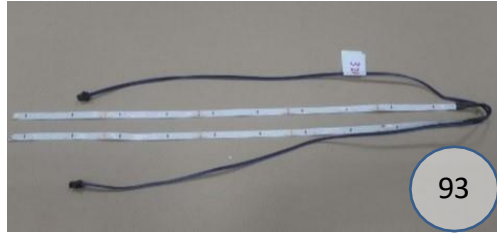

6620513

Call out	Description
	Blown Fiber
	Cushion Chaise Pad – Top Pad
	Cushion Foam
	KD Component
	Cover

For more RPs' information, please see the following page.

US: Eff to 12/07/24
Wanek: Eff to 11/05/25